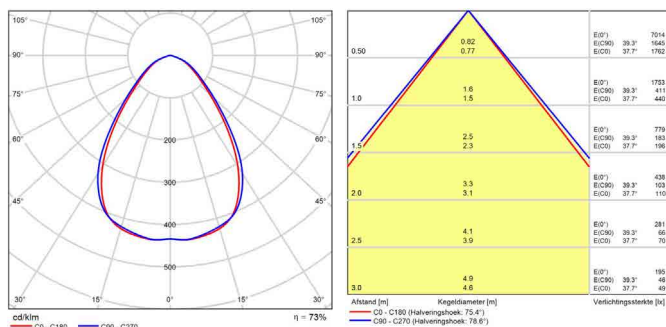

COLORS & MATERIALS

Color (Housing)	White
Material (Housing)	Aluminum
Material (Reflector)	Aluminum

DIMENSIONS

EXTRA INFORMATION

Darklight version

Gloss version

PHOTOMETRIC SPECIFICATIONS

LED DOWNLIGHT MAD0 150 25W 3000K MATT