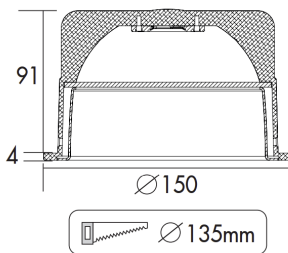

MADO 150 LED DOWNLIGHT

ITEM CODE	DESCRIPTION	W	LM	LM/W	KELVIN	LIFETIME L80B10	BEAM ANGLE	IP
3501429	LED Downlight MAD0 150 33W 3000K 3740lm Ø150 Z:135 †91 Gloss	33	3740	113	3000	100000	83°	44
3501430	LED Downlight MAD0 150 33W 4000K 3930lm Ø150 Z:135 †91 Gloss	33	3930	119	4000	100000	83°	44

TECHNICAL DATA

ELECTRICAL DATA

Voltage (V)	220-240
Frequency (Hz)	50/60
Power factor (λ)	≥0.95
Operating mode	External LED Driver

TEMPERATURES & OPERATING CONDITIONS

Ambient temperature	25°C

COLORS & MATERIALS

Color (Housing)	White
Material (Housing)	Aluminum
Material (Reflector)	Aluminum

DIMENSIONS